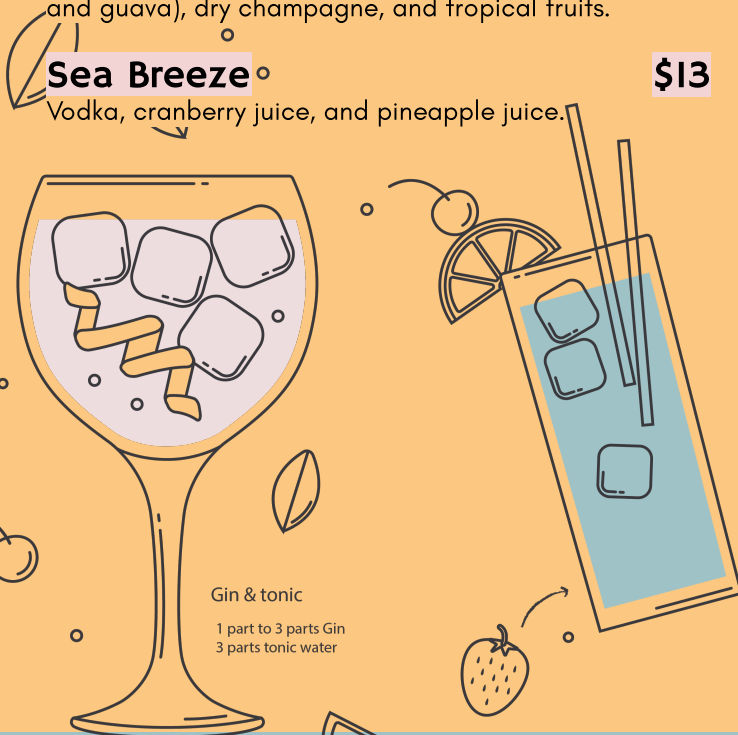

COCKTAILS

Lava flow $12
Light rum, pineapple juice, coconut cream, and strawberry puree.

Piña Colada $12

Rye Moscow mule $13
Rye whiskey, lime juice, and ginger beer.

Margarita $12
(Original, Peach, Mango, Lilikoi, or Strawberry)

Grand Margarita $15
Tequila, Grand Marnier, lime juice, and orange juice.

Mojito $14
White rum, lime juice, sugar, fresh mint leaves, and club soda.

Cosmo $13
Greygoose orange, Cointreau, lime juice, and cranberry juice.

Liquid Marijuana $15
White rum, blue curaçao, pineapple juice, spiced rum, and coconut rum.

Hurricane $12
Rums, passion fruit juice, orange juice, lime juice, simple syrup, and grenadine.

AMF $13
Vodka, gin, rum, tequila, blue curaçao, sweet and sour mix, and lemon-lime soda.

Lemon Drop Martini $12
Vodka, Triple Sec, fresh lemon juice, and simple syrup.

Lychee Martini $12
Vodka, lychee juice, lime juice, and lychee fruit.

HAWAIIAN SIGNATURE

Hawaiian Mimosa $14
Pineapple juice, orange juice, and Prosecco sparkling wine.

Hawaiian Martini $13
Vodka, pineapple juice, orange juice, and grenadine.

Blue Hawaii $13
Coconut rum, blue curaçao, and pineapple juice.

Maitai $13
Light & Dark rums, orange liqueur, lime juice, and orgeat syrup.

POG Hawaiian $14
Malibu rum, POG juice (passionfruit, orange, and guava), dry champagne, and tropical fruits.

Sea Breeze $13
Vodka, cranberry juice, and pineapple juice.

Beer

Echigo	$6.75	Heineken Light	$5.75
Asahi	$6.75	Corona Light	$5.50
Heineken	$5.75	Coors Light	$5.50
Corona	$5.50	Bud Light	$5.75
Budweiser	$5.75	Miller Lite	$5.75
		Michelob Ultra	$5.75